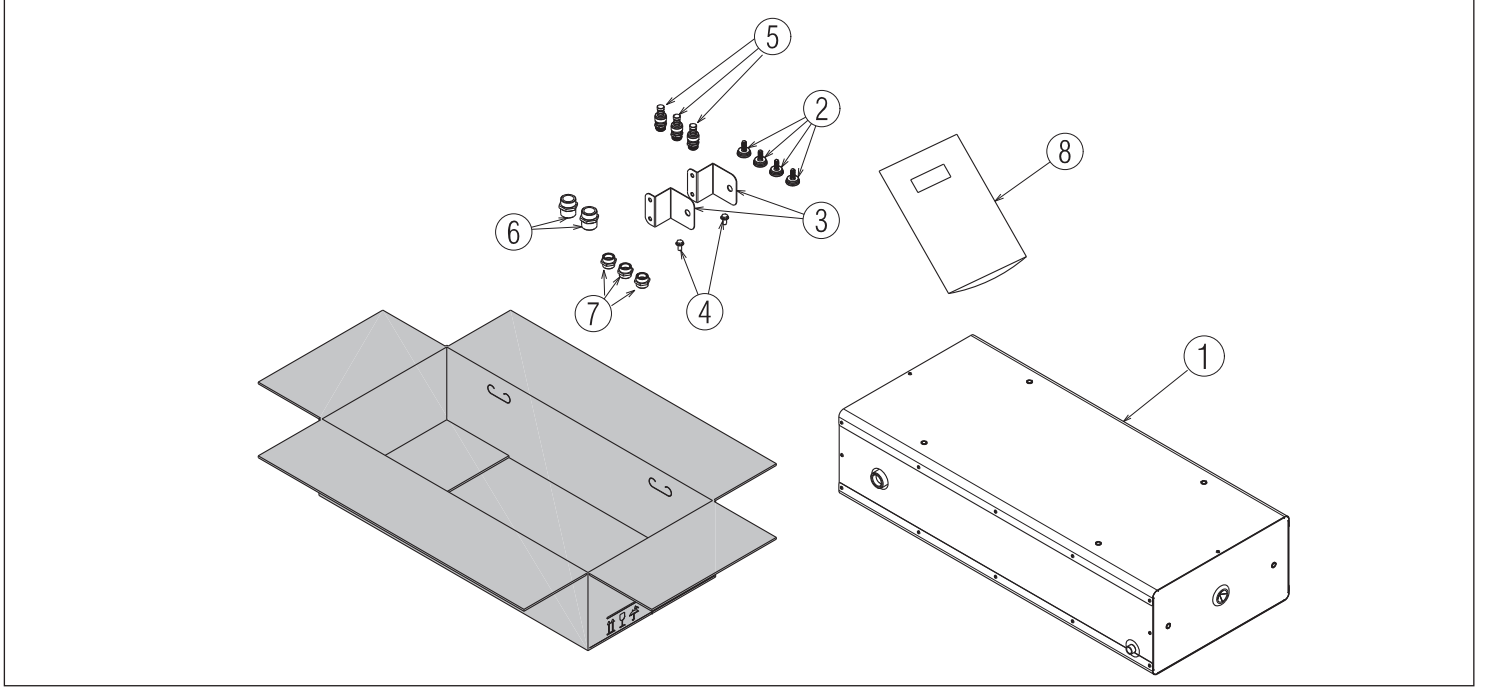

50 LİTRE DEPOLAMA TANKI

50-LİTER STORAGE TANK

Bu talimat, kitin kurulu olduğu cihazın kitapçığının ayrılmaz parçasıdır.

Söz konusu kitapçıktaki GENEL UYARILAR ve GÜVENLİKLE İLGİLİ TEMEL KURALLAR bölümlerine başvurun.

Kit şunlardan oluşur:	Miktar
1 50 l depolama tankı	1
2 M8 dişli ayarlanabilen ayak	4
3 Duvara sabitleme dirseği	2
4 M8 vida	2
5 Kazan tahliye vanası	3
6 1" M - 1" M nipel	2
7 F 1/2" - F 1/2" hidrolik rakor	3
8 Talimat föyü	1

This instruction is an integral part of the instruction booklet of the appliance on which the kit is installed.

Please refer to this booklet for GENERAL WARNINGS and BASIC SAFETY RULES.

The kit is composed by:	Q.ty
1 Storage tank	1
2 M8 threaded adjustable foot	2
3 Bracket for wall-mounted installation	2
4 M8 screw	2
5 Storage tank discharge valve	3
6 1" M - 1" M Nipple	2
7 F 1/2" - F 1/2" hydraulic connection	3
8 Instructions	1

! Bu kitin kurulumu uzman profesyonel personel tarafından yapılmalıdır.

! This kit must only be installed by professionally qualified personnel.