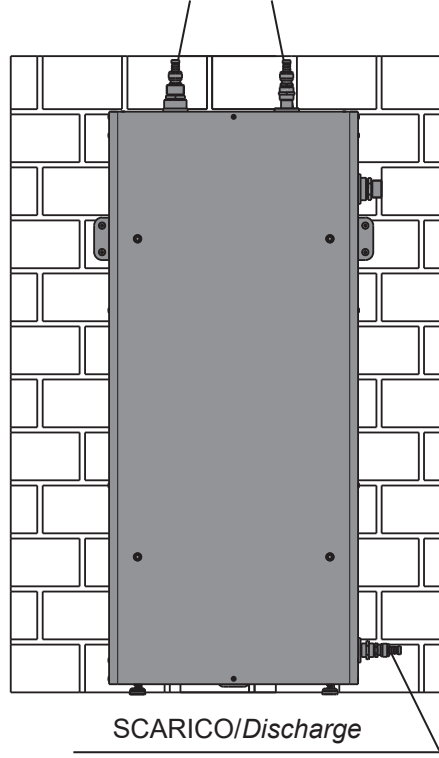

This instruction is an integral part of the instruction booklet of the appliance on which the kit is installed.

Please refer to this booklet for GENERAL WARNINGS and BASIC SAFETY RULES.

The kit is composed by:	Q.ty
1 Storage tank	1
2 M8 threaded adjustable foot	2
3 Bracket for wall-mounted installation	2
4 M8 screw	2
5 Storage tank discharge valve	3
6 1" M - 1" M Nipple	2
7 F 1/2" - F 1/2" hydraulic connection	3
8 Instructions	1

! Bu kitin kurulumu uzman profesyonel personel tarafından yapılmalıdır.

! This kit must only be installed by professionally qualified personnel.

DUVARA KURULUM / WALL INSTALLATION

1a)

HAVALANDIRMALAR/Purge