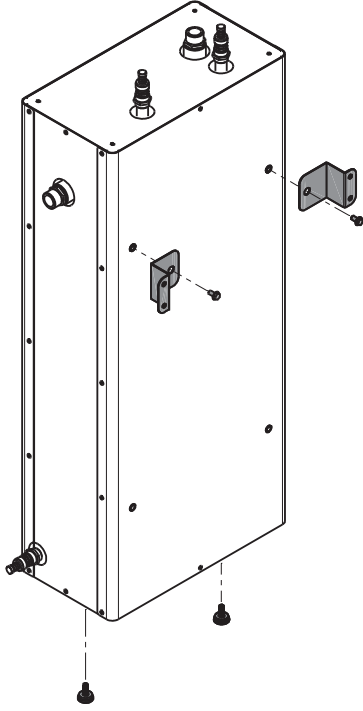

DUVARA KURULUM / WALL INSTALLATION

1a)