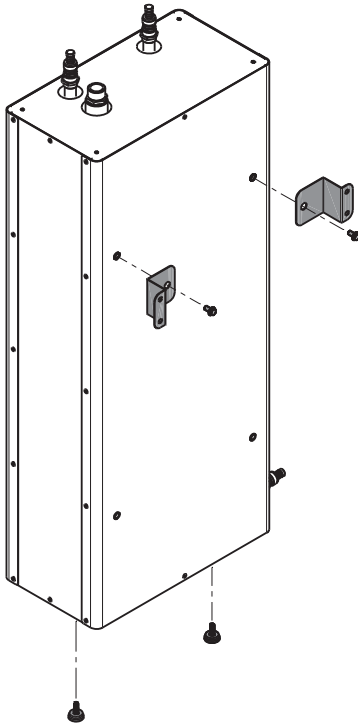

DUVARA KURULUM / WALL INSTALLATION

1a)

HAVALANDIRMALAR/Purge

1b)

SFIATI/Purge