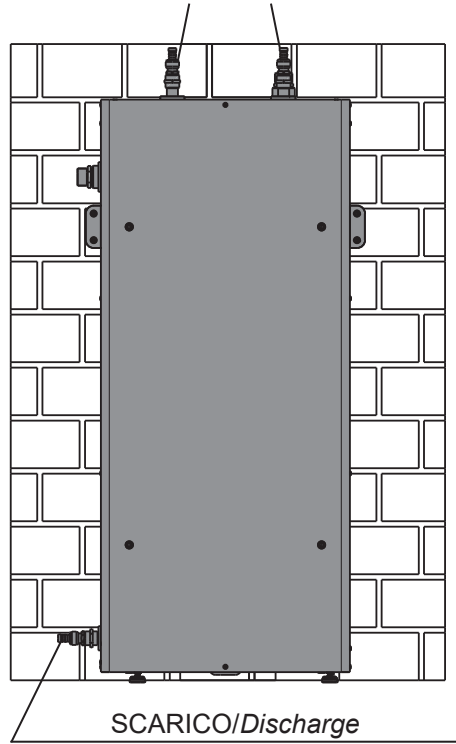

SFIATI/Purge