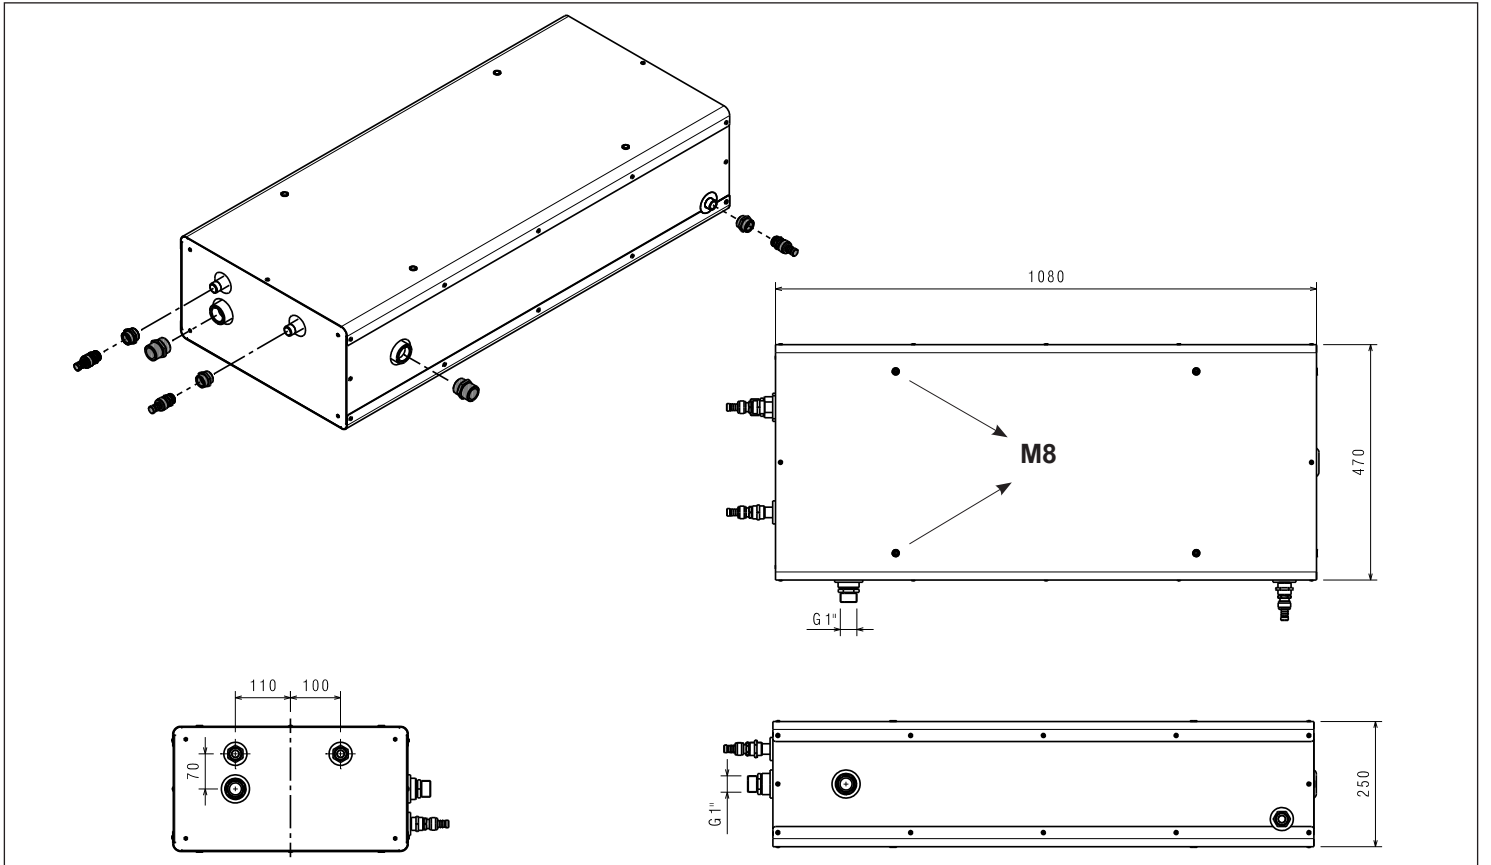

50 LİTRE DEPOLAMA TANKI

50-LİTER STORAGE TANK

Bu talimat, kitin kurulu olduğu cihazın kitapçığının ayrılmaz parçasıdır.

Söz konusu kitapçıktaki GENEL UYARILAR ve GÜVENLİKLE İLGİLİ TEMEL KURALLAR bölümlerine başvurun.

Kit şunlardan oluşur:	Miktar
1 50 l depolama tankı	1
2 M8 dişli ayarlanabilen ayak	4
3 Duvara sabitleme dirseği	2
4 M8 vida	2
5 Kazan tahliye vanası	3
6 1" M - 1" M nipel	2
7 F 1/2" - F 1/2" hidrolik rakor	3
8 Talimat föyü	1

This instruction is an integral part of the instruction booklet of the appliance on which the kit is installed.

Please refer to this booklet for GENERAL WARNINGS and BASIC SAFETY RULES.

The kit is composed by:	Q.ty
1 Storage tank	1
2 M8 threaded adjustable foot	2
3 Bracket for wall-mounted installation	2
4 M8 screw	2
5 Storage tank discharge valve	3
6 1" M - 1" M Nipple	2
7 F 1/2" - F 1/2" hydraulic connection	3
8 Instructions	1

! Bu kitin kurulumu uzman profesyonel personel tarafından yapılmalıdır.

! This kit must only be installed by professionally qualified personnel.