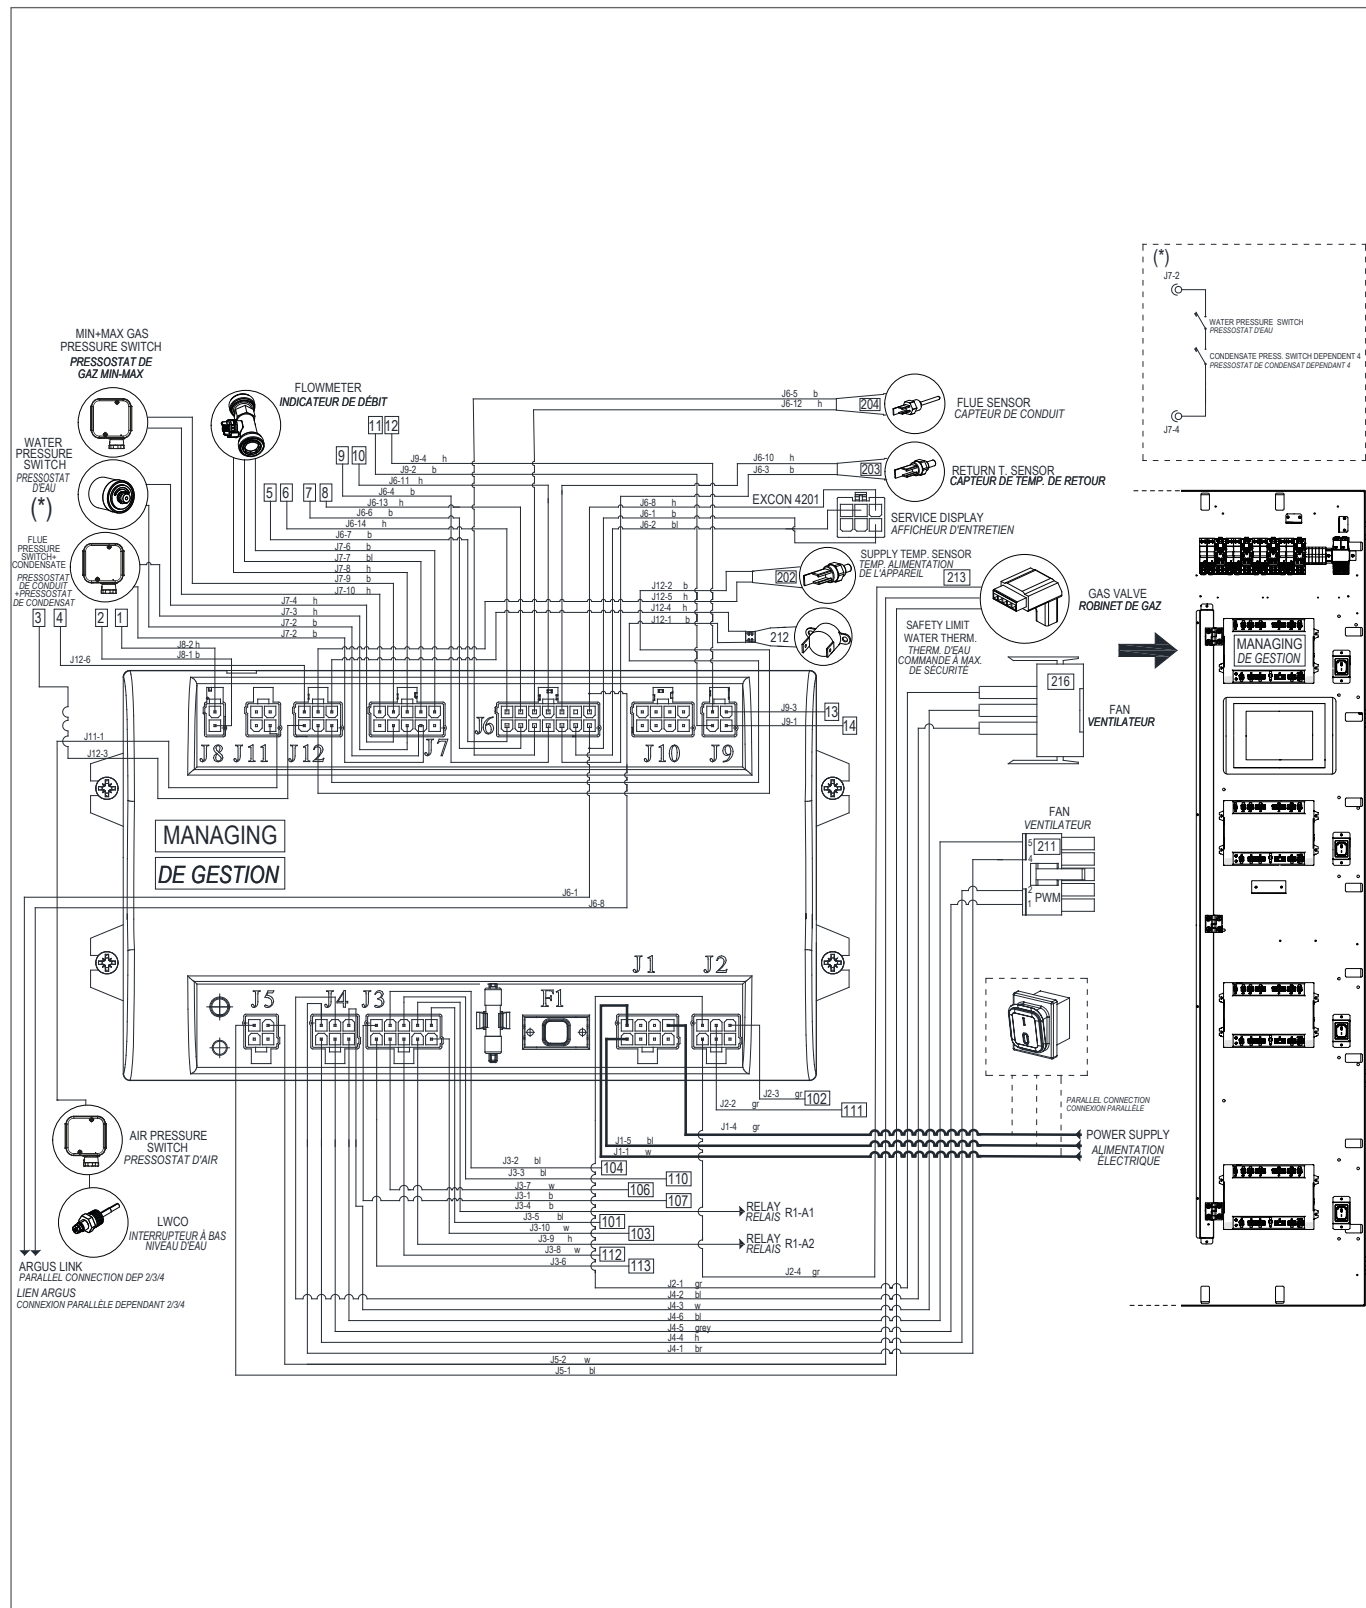

High efficiency commercial heating

Array AR 2000

Stainless Steel Condensing Floor Standing Boilers
Wiring Diagram

HIGH EFFICIENCY COMMERCIAL HEATING

Stainless Steel Condensing Floor Standing Boilers

WIRING DIAGRAM ARRAY AR 2000

ANNEXE A - SCHÉMA DE CÂBLAGE

WIRING DIAGRAM ARRAY AR 2000 – MANAGING
SCHÉMA DE CÂBLAGE – CHAUDIÈRE DE GESTION

HIGH EFFICIENCY COMMERCIAL HEATING

Stainless Steel Condensing Floor Standing Boilers

WIRING DIAGRAM ARRAY AR 2000 – DEPENDENT 2 / 3 / 4