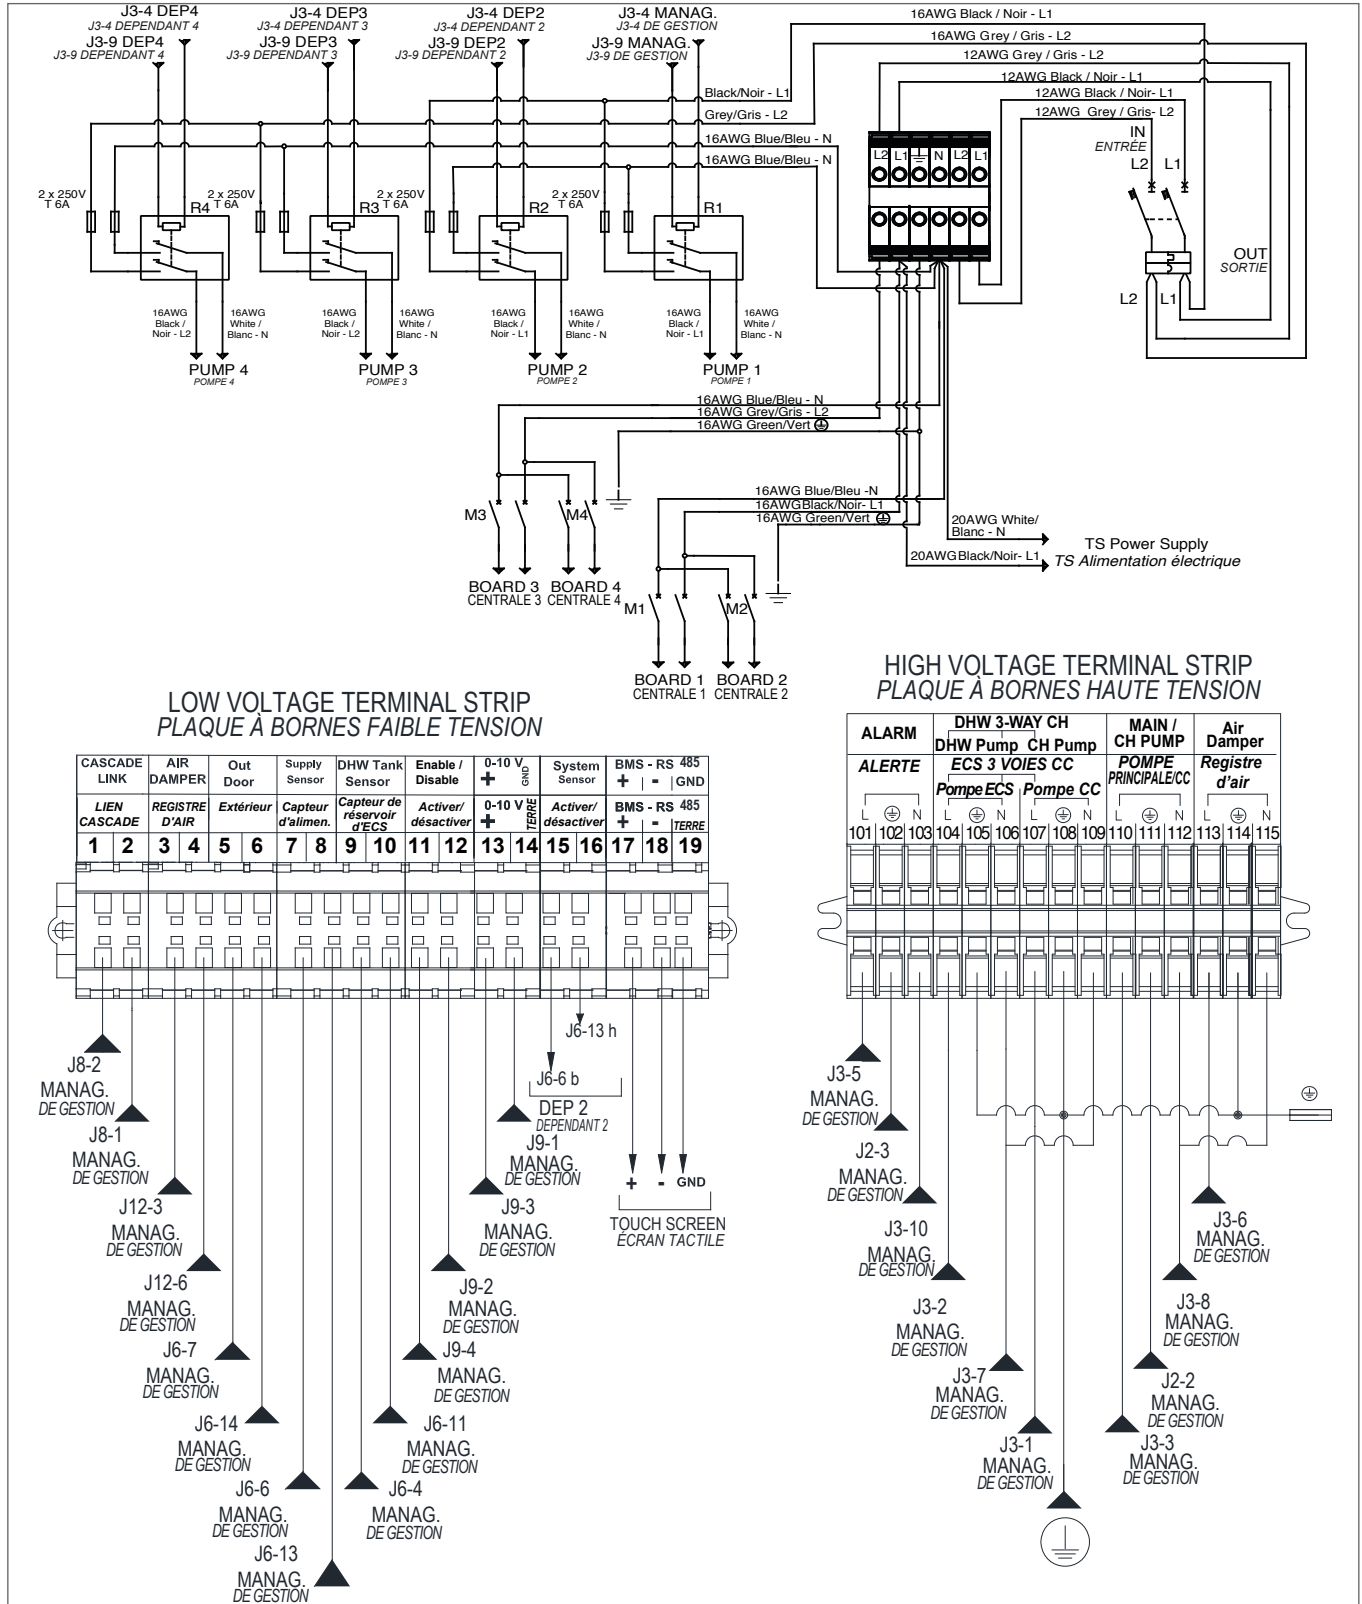

High efficiency commercial heating

Array AR 2000

Stainless Steel Condensing Floor Standing Boilers
Wiring Diagram

HIGH EFFICIENCY COMMERCIAL HEATING

Stainless Steel Condensing Floor Standing Boilers

WIRING DIAGRAM ARRAY AR 2000

ANNEXE A - SCHÉMA DE CÂBLAGE

WIRING DIAGRAM ARRAY AR 2000 – MANAGING
SCHÉMA DE CÂBLAGE – CHAUDIÈRE DE GESTION

HIGH EFFICIENCY COMMERCIAL HEATING

Stainless Steel Condensing Floor Standing Boilers

WIRING DIAGRAM ARRAY AR 2000 – DEPENDENT 2 / 3 / 4