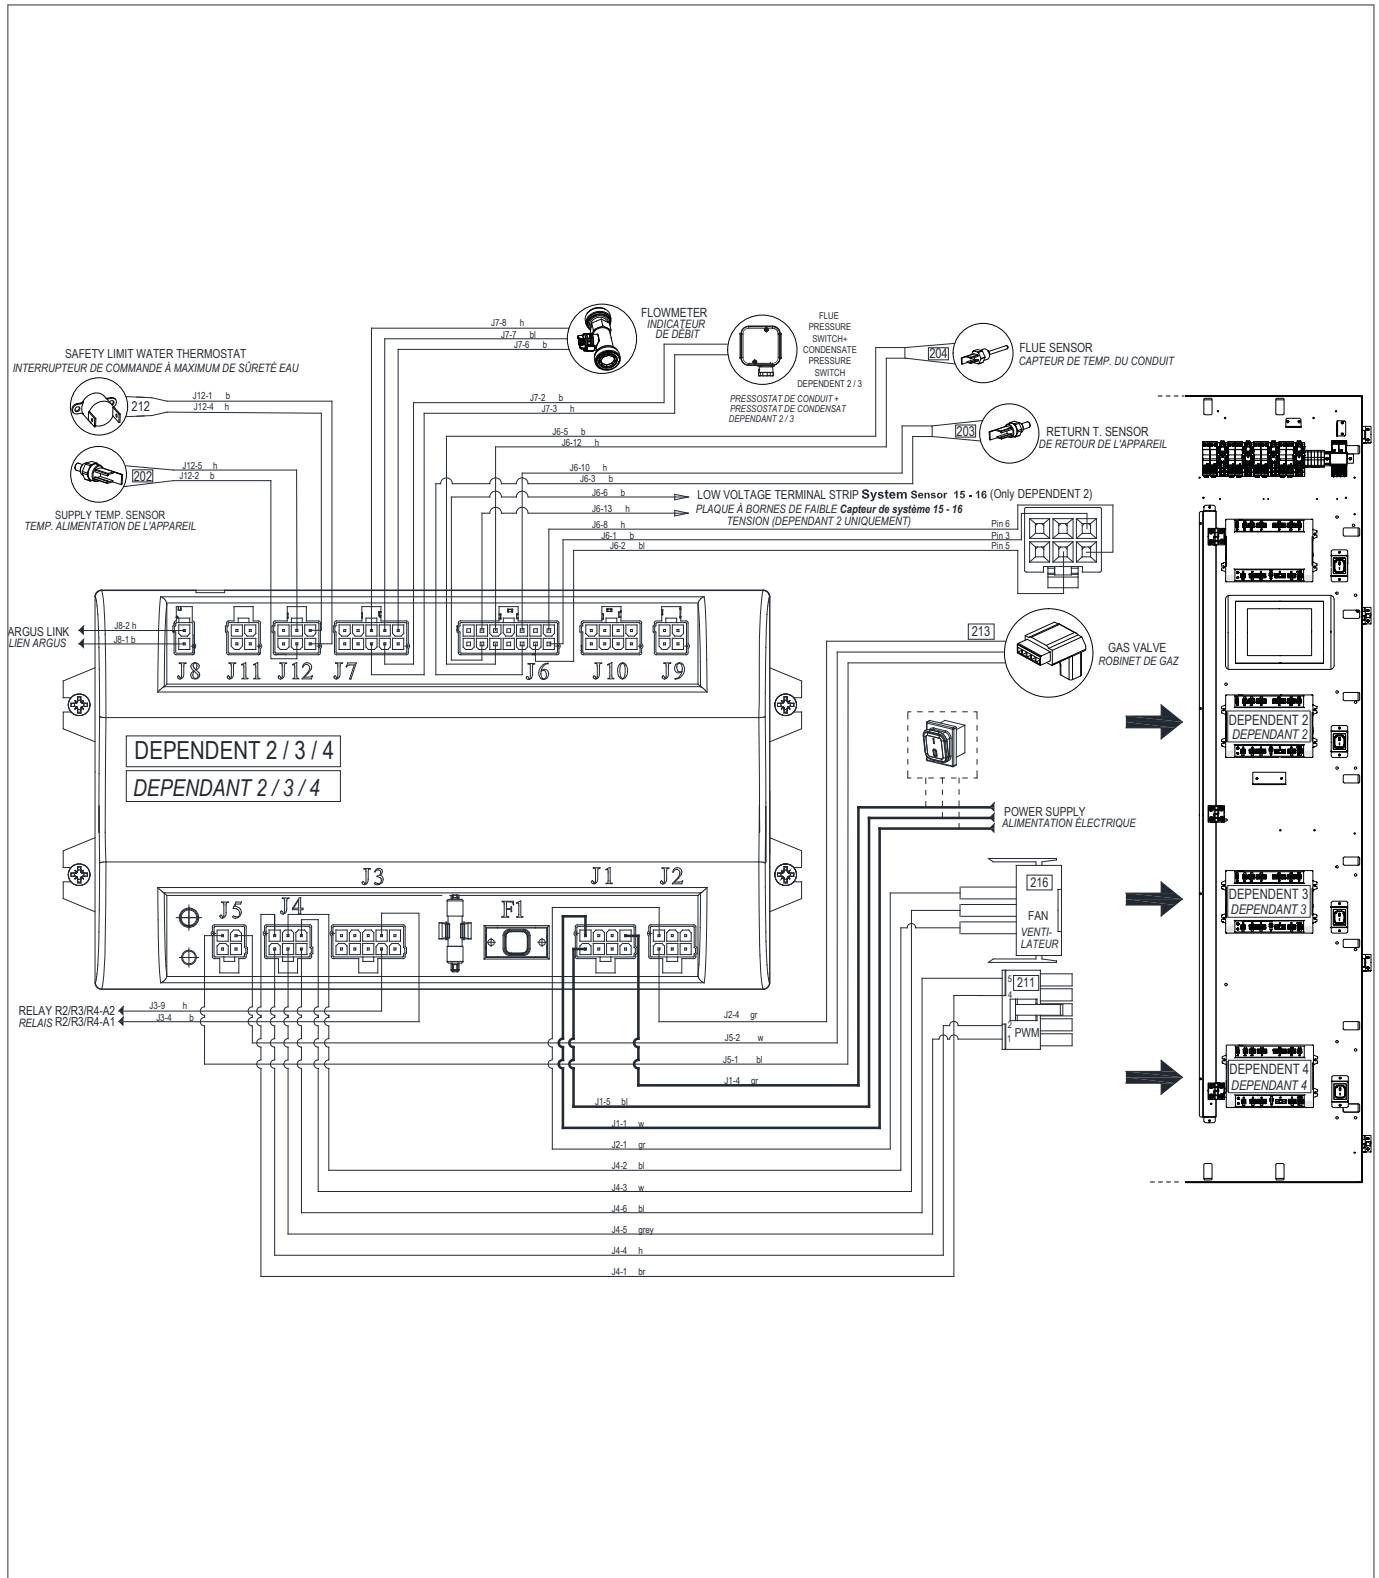

HIGH EFFICIENCY COMMERCIAL HEATING

Stainless Steel Condensing Floor Standing Boilers

WIRING DIAGRAM ARRAY AR 2000 – DEPENDENT 2 / 3 / 4

SCHÉMA DE CÂBLAGE DE LA CHAUDIÈRE – CHAUDIÈRE DÉPENDANTE 2/3/4